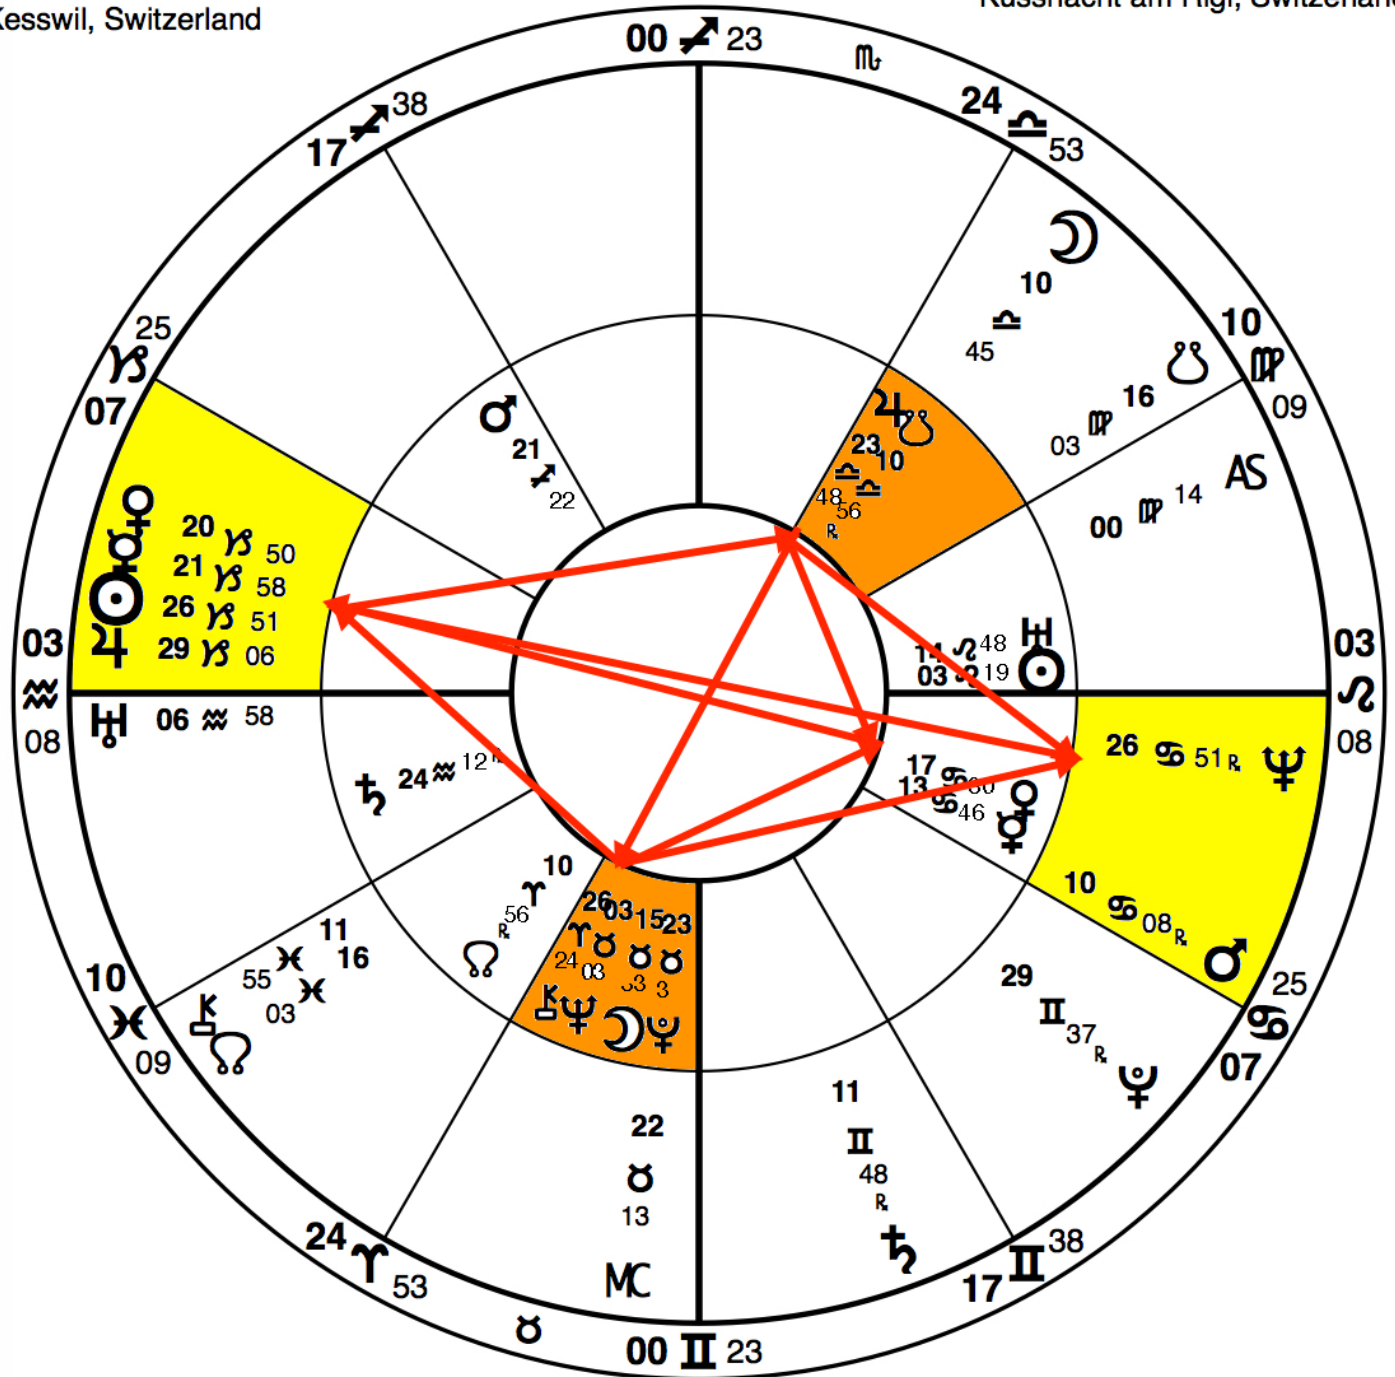

Carl Jung

Reference Chart

Natal Chart

July 26, 1875

7:29:00 PM SZOT

Kesswil, Switzerland

Nox Secunda

2nd Chart

Natal Chart

January 17, 1914

8:00:00 PM CET

Küssnacht am Rigi, Switzerland

Prepared By:
Carol Ferris