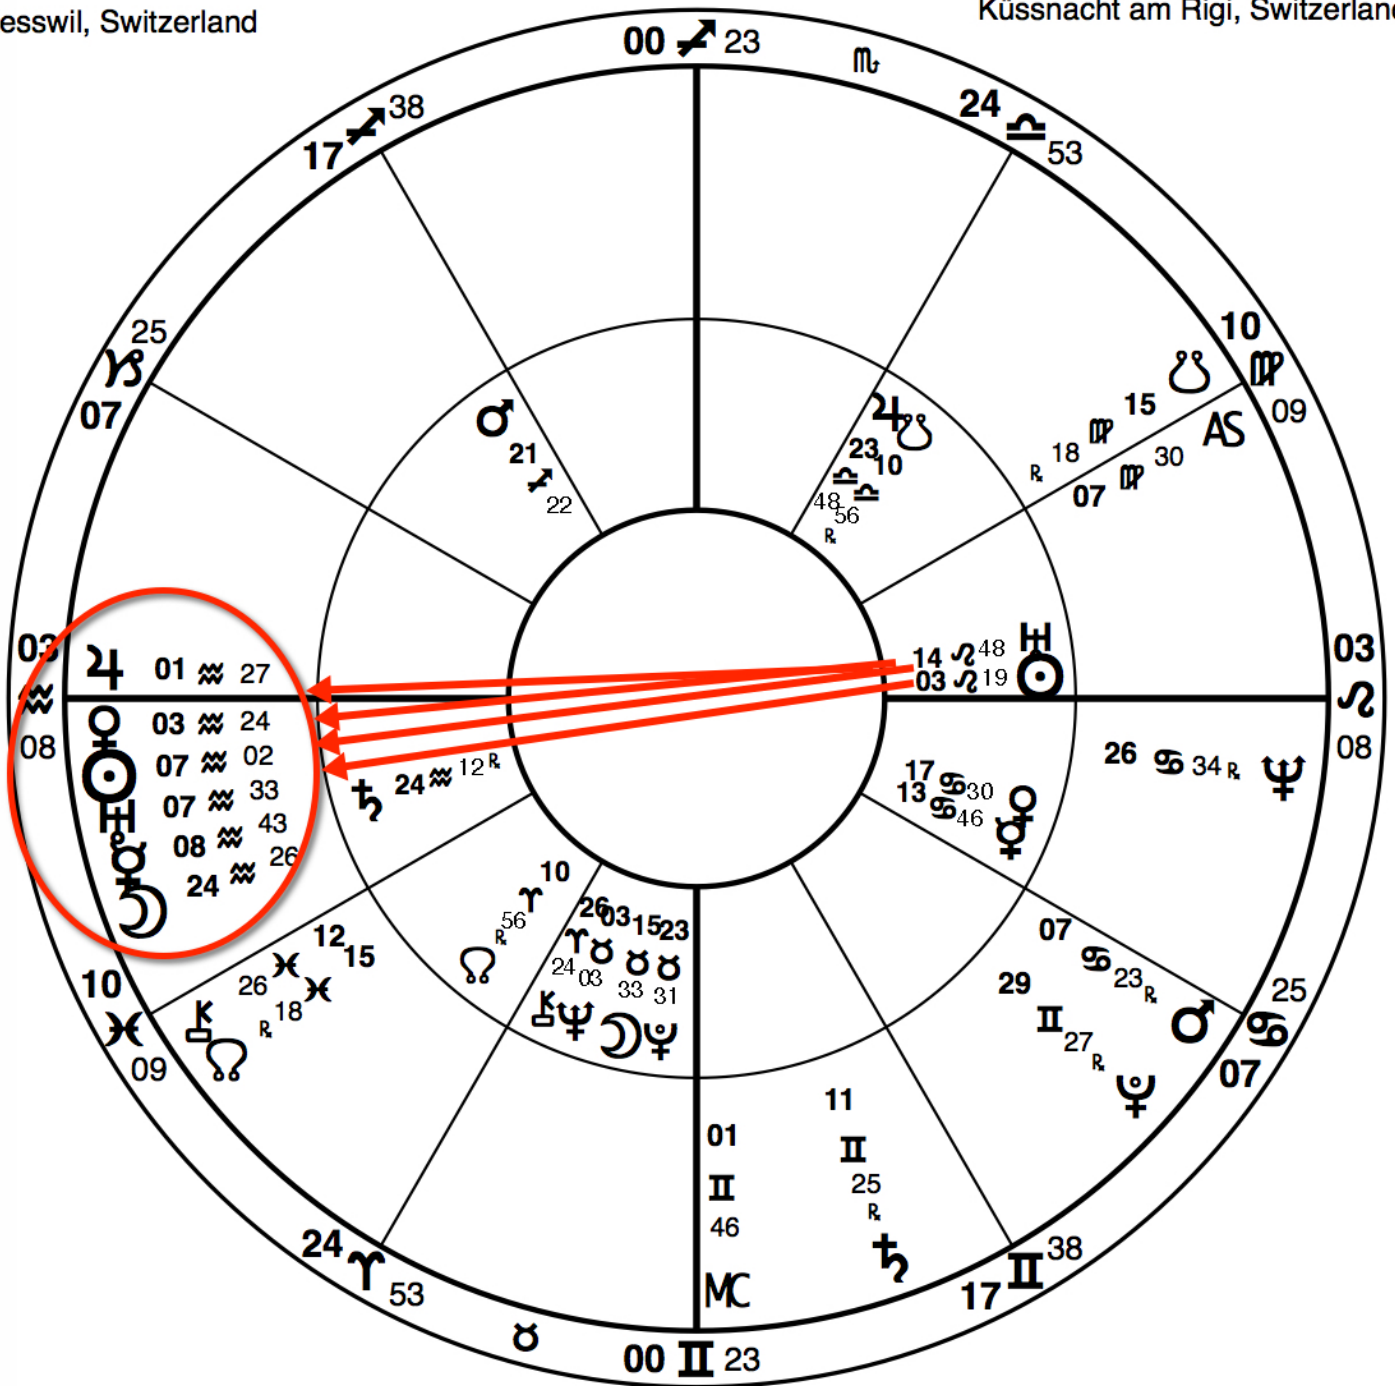

Carl Jung

Reference Chart

Natal Chart

July 26, 1875

7:29:00 PM SZOT

Kesswil, Switzerland

The Magician

2nd Chart

Natal Chart

January 27, 1914

8:00:00 PM CET

Küssnacht am Rigi, Switzerland

Prepared By:
Carol Ferris